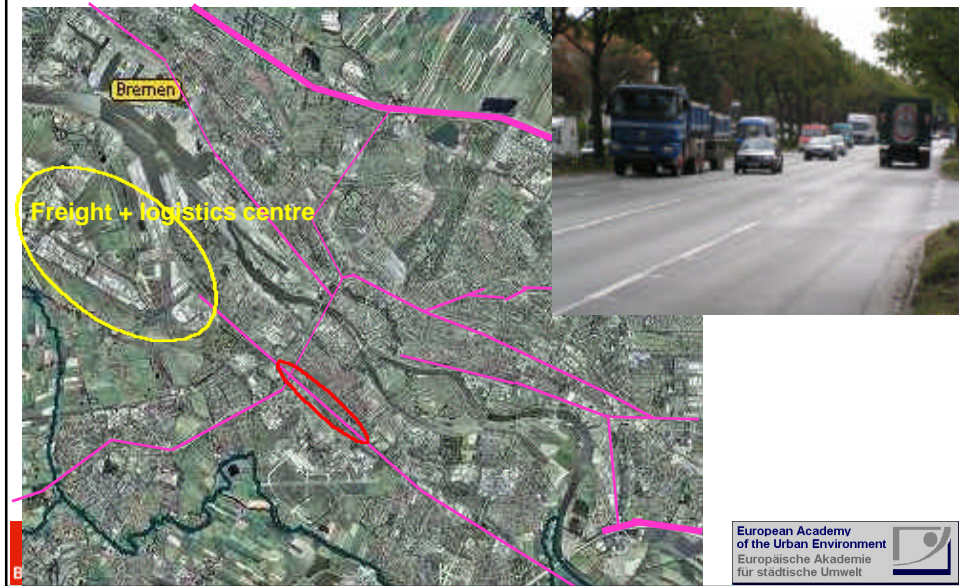

Air Quality