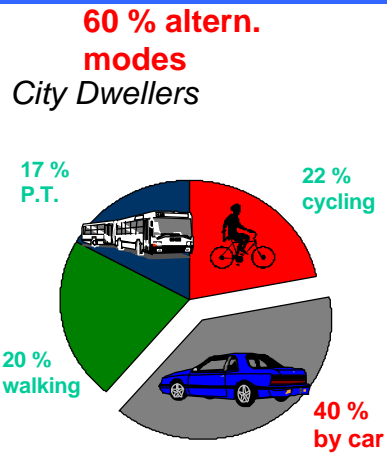

City State (Land / City)

540.000 inhabitants
(City of Bremen)

Transport – Health – Environment
Institutional Arrangements for Policy Integration

Modal Split

Transport – Health – Environment
Institutional Arrangements for Policy Integration

Organisational Integration

- 34 PT-operators under umbrella of the **Verkehrsgemeinschaft Bremen-Niedersachsen VBN**
- area of 8.500 km²
- serving mobility needs of 1.8 mio people

Transport – Health – Environment
Institutional Arrangements for Policy Integration