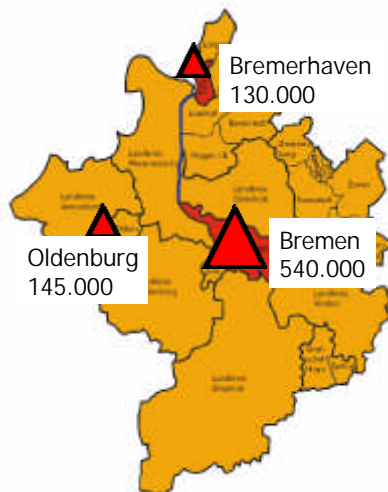

City State (Land / City)

540.000 inhabitants
(City of Bremen)

Transport – Health – Environment
Institutional Arrangements for Policy Integration

Modal Split

Transport – Health – Environment
Institutional Arrangements for Policy Integration

Organisational Integration

- 34 PT-operators under umbrella of the **Verkehrsgemeinschaft Bremen-Niedersachsen VBN**
- area of 8.500 km²
- serving mobility needs of 1.8 mio people

Transport – Health – Environment
Institutional Arrangements for Policy Integration