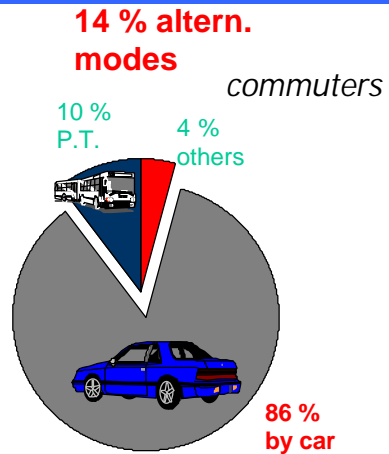

City State (Land / City)

540.000 inhabitants
(City of Bremen)

Transport – Health – Environment
Institutional Arrangements for Policy Integration

Modal Split

Transport – Health – Environment
Institutional Arrangements for Policy Integration

Organisational Integration

- 34 PT-operators under umbrella of the **Verkehrsgemeinschaft Bremen-Niedersachsen VBN**
- area of 8.500 km²
- serving mobility needs of 1.8 mio people

Transport – Health – Environment
Institutional Arrangements for Policy Integration